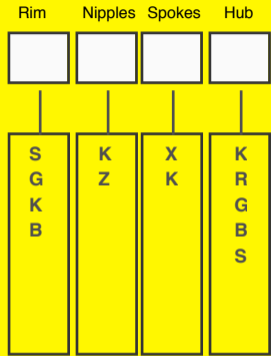

Yamaha-Tenere_700

_Listino_Bart_Factory_2024-3

Product		Price (Vat and Shipping excluded)		Code to complete for the order			Rim	Nipples	Spokes	Hub
Wheel REAR 2.50x18"		€730,00		YAT700-WRC			<input type="text"/>	<input type="text"/>	<input type="text"/>	<input type="text"/>
	Bartubeless	Rim	Rim size	Nipples	Spokes	Hub				
Front										
Rear	Yes	Yes	2.50x18"	Yes	Yes	Yes				
Options		G Gold K Black B Blue		K Epd black Z Steel zinc	X Stainless steel K Black steel	K Black R Red G Gold B Blue S Silver	G K B	K Z	X K	K R G B S
Extra										

Yamaha-Tenere_700

_Listino_Bart_Factory_2024-3

Product		Price (Vat and Shipping excluded)		Code to complete for the order			Rim	Nipples	Spokes	Hub
Wheel REAR 3.00x18"		€776,00		YAT700-WRB			<input type="text"/>	<input type="text"/>	<input type="text"/>	<input type="text"/>
	Bartubeless	Rim	Rim size	Nipples	Spokes	Hub				
Front										
Rear	Yes	Yes	3.00x18"	Yes	Yes	Yes				
Options		G Gold K Black B Blue		K Epd black Z Steel zinc	X Stainless steel K Black steel	K Black R Red G Gold B Blue S Silver				
Extra										

Yamaha-Tenere_700

_Listino_Bart_Factory_2024-3

Product		Price (Vat and Shipping excluded)		Code to complete for the order		
Wheel REAR 4.25x18" Standard Rim Size		€834,00		YAT700-WRA		
	Bartubeless	Rim	Rim size	Nipples	Spokes	Hub
Front						
Rear	Yes	Yes	4.25x18"	Yes	Yes	Yes
Options		S Silver G Gold K Black B Blue		K Epd black Z Steel zinc	X Stainless steel K Black steel	K Black R Red G Gold B Blue S Silver
Extra						