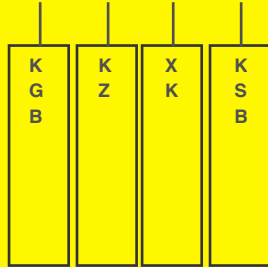

K G B	K Z	X K	
-------------	--------	--------	--

Husqvarna-701_Enduro

_Listino_Bart_Factory_2024-3

Product		Price (Vat and Shipping excluded)		Code to complete for the order			Rim	Nipples	Spokes	Hub
Wheel FRONT 1.85x21" Standard Rim Size		€692,00		HV70EN-WF0			<input type="text"/>	<input type="text"/>	<input type="text"/>	<input type="text"/>
	Bartubeless	Rim	Rim size	Nipples	Spokes	Hub				
Front	Yes	Yes	1.85x21"	Yes	Yes	Yes				
Rear										
Options		K Black S Silver G Gold B Blue		K Epd black Z Steel zinc	X Stainless steel K Black steel	K Black S Silver B Blue				
Extra										

Husqvarna-701_Enduro

_Listino_Bart_Factory_2024-3

Product		Price (Vat and Shipping excluded)		Code to complete for the order			Rim	Nipples	Spokes	Hub
Wheel REAR 2.50x18" Standard Rim Size		€680,00		HV70EN-WRC			<input type="text"/>	<input type="text"/>	<input type="text"/>	<input type="text"/>
	Bartubeless	Rim	Rim size	Nipples	Spokes	Hub				
Front										
Rear	Yes	Yes	2.50x18"	Yes	Yes	Yes				
Options		K Black G Gold B Blue		K Epd black Z Steel zinc	X Stainless steel K Black steel	K Black S Silver B Blue				
Extra										

<input type="text"/>	<input type="text"/>	<input type="text"/>	<input type="text"/>
----------------------	----------------------	----------------------	----------------------

Product		Price (Vat and Shipping excluded)		Code to complete for the order			Rim	Nipples	Spokes	Hub
Wheel REAR 3.00x18"		€726,00		HV70EN-WRB			<input type="text"/>	<input type="text"/>	<input type="text"/>	<input type="text"/>
	Bartubeless	Rim	Rim size	Nipples	Spokes	Hub				
Front										
Rear	Yes	Yes	3.00x18"	Yes	Yes	Yes				
Options		K Black G Gold B Blue		K Epd black Z Steel zinc	X Stainless steel K Black steel	K Black S Silver B Blue				
Extra										