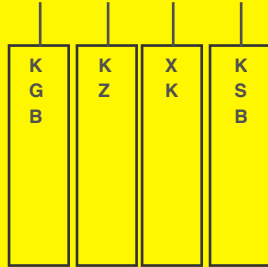

Product		Price (Vat and Shipping excluded)				Code to complete for the order				
Wheelset B		€1.418,00				HV70EN-WSB				
	Bartubeless	Rim	Rim size	Nipples	Spokes	Hub	Rim	Nipples	Spokes	Hub
Front	Yes	Yes	1.85x21"	Yes	Yes	Yes	____	____	____	____
Rear	Yes	Yes	3.00x18"	Yes	Yes	Yes	____	____	____	____
Options		K Black G Gold B Blue		K Epd black Z Steel zinc	X Stainless steel K Black steel	K Black S Silver B Blue	____	____	____	____
Extra										

____	____	____	____