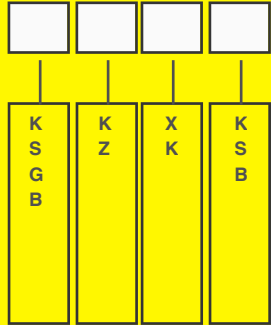

Rim

Nipples

Spokes

Hub

--	--	--	--

	Bartubeless	Rim	Rim size	Nipples	Spokes	Hub
Front	Yes	Yes	1.85x21"	Yes	Yes	
Rear	Yes	Yes	2.50x18"	Yes	Yes	
Options		K Black G Gold B Blue		K Epd black Z Steel zinc	X Stainless steel K Black steel	
Extra						

K G B	K Z	X K	
-------------	--------	--------	--

Husqvarna-701_Enduro

_Listino_Bart_Factory_2024-3

Product		Price (Vat and Shipping excluded)		Code to complete for the order			Rim	Nipples	Spokes	Hub
Wheel FRONT 1.85x21" Standard Rim Size		€692,00		HV70EN-WF0			<input type="text"/>	<input type="text"/>	<input type="text"/>	<input type="text"/>
	Bartubeless	Rim	Rim size	Nipples	Spokes	Hub				
Front	Yes	Yes	1.85x21"	Yes	Yes	Yes				
Rear										
Options		K Black S Silver G Gold B Blue		K Epd black Z Steel zinc	X Stainless steel K Black steel	K Black S Silver B Blue				
Extra										

Husqvarna-701_Enduro

_Listino_Bart_Factory_2024-3

Product		Price (Vat and Shipping excluded)		Code to complete for the order			Rim	Nipples	Spokes	Hub
Wheel REAR 2.50x18" Standard Rim Size		€680,00		HV70EN-WRC			<input type="text"/>	<input type="text"/>	<input type="text"/>	<input type="text"/>
	Bartubeless	Rim	Rim size	Nipples	Spokes	Hub				
Front										
Rear	Yes	Yes	2.50x18"	Yes	Yes	Yes				
Options		K Black G Gold B Blue		K Epd black Z Steel zinc	X Stainless steel K Black steel	K Black S Silver B Blue				
Extra										