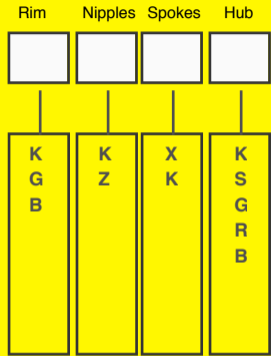

Product		Price (Vat and Shipping excluded)		Code to complete for the order			Rim	Nipples	Spokes	Hub
Wheel FRONT 1.85x21"		€662,00		DUDESX-WFB			<input type="text"/>	<input type="text"/>	<input type="text"/>	<input type="text"/>
	Bartubeless	Rim	Rim size	Nipples	Spokes	Hub				
Front	Yes	Yes	1.85x21"	Yes	Yes	Yes				
Rear										
Options		K Black G Gold B Blue		K Epd black Z Steel zinc	X Stainless steel K Black steel	K Black S Silver G Gold R Red B Blue				
Extra										

Product		Price (Vat and Shipping excluded)		Code to complete for the order		
Wheel FRONT 2.15x21" Standard Rim Size		€674,00		DUDESX-WFA		
		Rim	Nipples	Spokes	Hub	
Front	Yes	Yes	2.15x21"	Yes	Yes	
Rear						
Options		K Black S Silver G Gold B Blue		K Epd black Z Steel zinc	X Stainless steel K Black steel	K Black S Silver G Gold R Red B Blue
Extra						

Product		Price (Vat and Shipping excluded)		Code to complete for the order		
Wheel REAR 2.50x18"		€1.020,00		DUDESX-WRC		
	Bartubeless	Rim	Rim size	Nipples	Spokes	Hub
Front						
Rear	Yes	Yes	2.50x18"	Yes	Yes	Yes
Options		K Black G Gold B Blue		K Epd black Z Steel zinc	X Stainless steel K Black steel	K Black S Silver G Gold R Red B Blue
Extra	Cush drive included					

--	--	--	--

Product		Price (Vat and Shipping excluded)				Code to complete for the order				
Wheel REAR 4.25x18" Standard Rim Size		€1.124,00				DUDESX-WRA				
	Bartubeless	Rim	Rim size	Nipples	Spokes	Hub	Rim	Nipples	Spokes	Hub
Front										
Rear	Yes	Yes	4.25x18"	Yes	Yes	Yes				
Options		K Black S Silver G Gold B Blue		K Epd black Z Steel zinc	X Stainless steel K Black steel	K Black S Silver G Gold R Red B Blue				
Extra	Cush drive included									