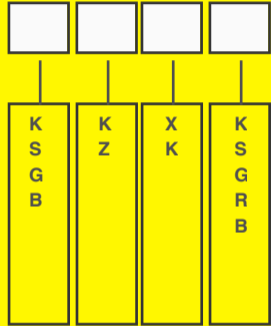

Product		Price (Vat and Shipping excluded)		Code to complete for the order		
Wheel FRONT 2.15x21" Standard Rim Size		€674,00		DUDESX-WFA		
		Rim	Nipples	Spokes	Hub	
Front	Yes	Yes	2.15x21"	Yes	Yes	
Rear						
Options		K Black S Silver G Gold B Blue		K Epd black Z Steel zinc	X Stainless steel K Black steel	K Black S Silver G Gold R Red B Blue
Extra						

Product		Price (Vat and Shipping excluded)		Code to complete for the order		
Wheel REAR 2.50x18"		€1.020,00		DUDESX-WRC		
	Bartubeless	Rim	Rim size	Nipples	Spokes	Hub
Front						
Rear	Yes	Yes	2.50x18"	Yes	Yes	Yes
Options		K Black G Gold B Blue		K Epd black Z Steel zinc	X Stainless steel K Black steel	K Black S Silver G Gold R Red B Blue
Extra	Cush drive included					

Product		Price (Vat and Shipping excluded)				Code to complete for the order				
Wheel REAR 3.00x18"		€1.066,00				DUDESX-WRB				
	Bartubeless	Rim	Rim size	Nipples	Spokes	Hub	Rim	Nipples	Spokes	Hub
Front										
Rear	Yes	Yes	3.00x18"	Yes	Yes	Yes				
Options		K Black G Gold B Blue		K Epd black Z Steel zinc	X Stainless steel K Black steel	K Black S Silver G Gold R Red B Blue				
Extra	Cush drive included									

--	--	--	--

Product		Price (Vat and Shipping excluded)				Code to complete for the order				
Wheel REAR 4.25x18" Standard Rim Size		€1.124,00				DUDESX-WRA				
	Bartubeless	Rim	Rim size	Nipples	Spokes	Hub	Rim	Nipples	Spokes	Hub
Front										
Rear	Yes	Yes	4.25x18"	Yes	Yes	Yes				
Options		K Black S Silver G Gold B Blue		K Epd black Z Steel zinc	X Stainless steel K Black steel	K Black S Silver G Gold R Red B Blue				
Extra	Cush drive included									