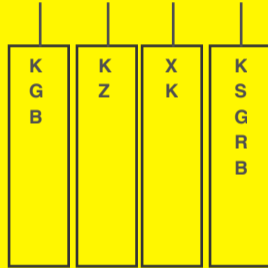

Product		Price (Vat and Shipping excluded)		Code to complete for the order		
Wheel FRONT 2.15x21" Standard Rim Size		€674,00		DUDESX-WFA		
		Rim	Nipples	Spokes	Hub	
Front	Yes	Yes	2.15x21"	Yes	Yes	
Rear						
Options		K Black S Silver G Gold B Blue		K Epd black Z Steel zinc	X Stainless steel K Black steel	K Black S Silver G Gold R Red B Blue
Extra						

Product		Price (Vat and Shipping excluded)		Code to complete for the order		
Wheel REAR 2.50x18"		€1.020,00		DUDESX-WRC		
	Bartubeless	Rim	Rim size	Nipples	Spokes	Hub
Front						
Rear	Yes	Yes	2.50x18"	Yes	Yes	Yes
Options		K Black G Gold B Blue		K Epd black Z Steel zinc	X Stainless steel K Black steel	K Black S Silver G Gold R Red B Blue
Extra	Cush drive included					

Product		Price (Vat and Shipping excluded)				Code to complete for the order				
Wheel REAR 3.00x18"		€1.066,00				DUDESX-WRB				
	Bartubeless	Rim	Rim size	Nipples	Spokes	Hub	Rim	Nipples	Spokes	Hub
Front										
Rear	Yes	Yes	3.00x18"	Yes	Yes	Yes				
Options		K Black G Gold B Blue		K Epd black Z Steel zinc	X Stainless steel K Black steel	K Black S Silver G Gold R Red B Blue				
Extra	Cush drive included									

--	--	--	--

Product		Price (Vat and Shipping excluded)				Code to complete for the order				
Wheel REAR 4.25x18" Standard Rim Size		€1.124,00				DUDESX-WRA				
	Bartubeless	Rim	Rim size	Nipples	Spokes	Hub	Rim	Nipples	Spokes	Hub
Front										
Rear	Yes	Yes	4.25x18"	Yes	Yes	Yes				
Options		K Black S Silver G Gold B Blue		K Epd black Z Steel zinc	X Stainless steel K Black steel	K Black S Silver G Gold R Red B Blue				
Extra	Cush drive included									