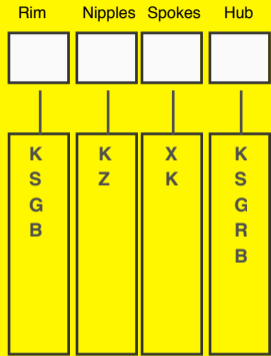

Product		Price (Vat and Shipping excluded)		Code to complete for the order			Rim	Nipples	Spokes	Hub
Wheel FRONT 1.85x21"		€662,00		DUDESX-WFB			<input type="text"/>	<input type="text"/>	<input type="text"/>	<input type="text"/>
	Bartubeless	Rim	Rim size	Nipples	Spokes	Hub				
Front	Yes	Yes	1.85x21"	Yes	Yes	Yes				
Rear										
Options		K Black G Gold B Blue		K Epd black Z Steel zinc	X Stainless steel K Black steel	K Black S Silver G Gold R Red B Blue				
Extra										

Product		Price (Vat and Shipping excluded)		Code to complete for the order		
Wheel FRONT 2.15x21" Standard Rim Size		€674,00		DUDESX-WFA		
		Rim	Nipples	Spokes	Hub	
Front	Yes	Yes	2.15x21"	Yes	Yes	
Rear						
Options		K Black S Silver G Gold B Blue		K Epd black Z Steel zinc	X Stainless steel K Black steel	K Black S Silver G Gold R Red B Blue
Extra						

Product		Price (Vat and Shipping excluded)		Code to complete for the order		
Wheel REAR 2.50x18"		€1.020,00		DUDESX-WRC		
	Bartubeless	Rim	Rim size	Nipples	Spokes	Hub
Front						
Rear	Yes	Yes	2.50x18"	Yes	Yes	Yes
Options		K Black G Gold B Blue		K Epd black Z Steel zinc	X Stainless steel K Black steel	K Black S Silver G Gold R Red B Blue
Extra	Cush drive included					

--	--	--	--

Product		Price (Vat and Shipping excluded)				Code to complete for the order				
Wheel REAR 4.25x18" Standard Rim Size		€1.124,00				DUDESX-WRA				
	Bartubeless	Rim	Rim size	Nipples	Spokes	Hub	Rim	Nipples	Spokes	Hub
Front										
Rear	Yes	Yes	4.25x18"	Yes	Yes	Yes				
Options		K Black S Silver G Gold B Blue		K Epd black Z Steel zinc	X Stainless steel K Black steel	K Black S Silver G Gold R Red B Blue				
Extra	Cush drive included									