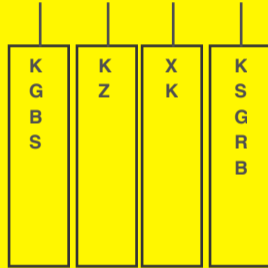

Product		Price (Vat and Shipping excluded)				Code to complete for the order				
Wheelset B		€1.728,00				DUDESX-WSB				
	Bartubeless	Rim	Rim size	Nipples	Spokes	Hub	Rim	Nipples	Spokes	Hub
Front	Yes	Yes	1.85x21"	Yes	Yes	Yes	____	____	____	____
Rear	Yes	Yes	3.00x18"	Yes	Yes	Yes	____	____	____	____
Options		K Black G Gold B Blue S Silver		K Epd black Z Steel zinc	X Stainless steel K Black steel	K Black S Silver G Gold R Red B Blue	____	____	____	____
Extra	Cush drive included									

____	____	____	____