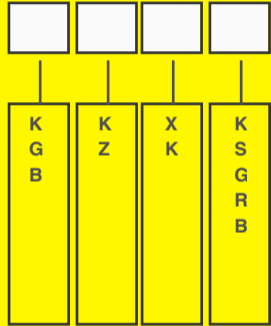

Product		Price (Vat and Shipping excluded)		Code to complete for the order			Rim	Nipples	Spokes	Hub
Wheel FRONT 1.85x21"		€662,00		DUDESX-WFB			<input type="text"/>	<input type="text"/>	<input type="text"/>	<input type="text"/>
	Bartubeless	Rim	Rim size	Nipples	Spokes	Hub				
Front	Yes	Yes	1.85x21"	Yes	Yes	Yes				
Rear										
Options		K Black G Gold B Blue		K Epd black Z Steel zinc	X Stainless steel K Black steel	K Black S Silver G Gold R Red B Blue				
Extra										

Product		Price (Vat and Shipping excluded)		Code to complete for the order		
Wheel FRONT 2.15x21" Standard Rim Size		€674,00		DUDESX-WFA		
		Rim	Nipples	Spokes	Hub	
Front	Yes	Yes	2.15x21"	Yes	Yes	
Rear						
Options		K Black S Silver G Gold B Blue		K Epd black Z Steel zinc	X Stainless steel K Black steel	K Black S Silver G Gold R Red B Blue
Extra						

Product		Price (Vat and Shipping excluded)		Code to complete for the order		
Wheel REAR 2.50x18"		€1.020,00		DUDESX-WRC		
	Bartubeless	Rim	Rim size	Nipples	Spokes	Hub
Front						
Rear	Yes	Yes	2.50x18"	Yes	Yes	Yes
Options		K Black G Gold B Blue		K Epd black Z Steel zinc	X Stainless steel K Black steel	K Black S Silver G Gold R Red B Blue
Extra	Cush drive included					

--	--	--	--

Product		Price (Vat and Shipping excluded)				Code to complete for the order				
Wheel REAR 4.25x18" Standard Rim Size		€1.124,00				DUDESX-WRA				
	Bartubeless	Rim	Rim size	Nipples	Spokes	Hub	Rim	Nipples	Spokes	Hub
Front										
Rear	Yes	Yes	4.25x18"	Yes	Yes	Yes				
Options		K Black S Silver G Gold B Blue		K Epd black Z Steel zinc	X Stainless steel K Black steel	K Black S Silver G Gold R Red B Blue				
Extra	Cush drive included									