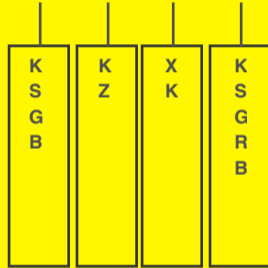

Product		Price (Vat and Shipping excluded)				Code to complete for the order				
Wheelset A Standard Rim Size		€1.798,00				DUDESX-WSA				
	Bartubeless	Rim	Rim size	Nipples	Spokes	Hub	Rim	Nipples	Spokes	Hub
Front	Yes	Yes	2.15x21"	Yes	Yes	Yes				
Rear	Yes	Yes	4.25x18"	Yes	Yes	Yes				
Options		K Black S Silver G Gold B Blue		K Epd black Z Steel zinc	X Stainless steel K Black steel	K Black S Silver G Gold R Red B Blue				
Extra	Cush drive included