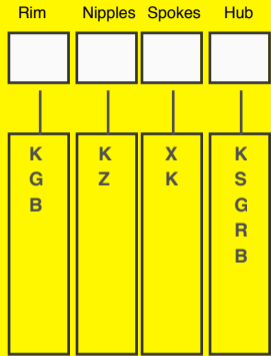

Product		Price (Vat and Shipping excluded)		Code to complete for the order		
Wheelset B		€1.528,00		APRTUA-WSB		
	Bartubeless	Rim	Rim size	Nipples	Spokes	Hub
Front	Yes	Yes	1.85x21"	Yes	Yes	Yes
Rear	Yes	Yes	3.00x18"	Yes	Yes	Yes
Options		K Black G Gold B Blue		K Epd black Z Steel zinc	X Stainless steel K Black steel	K Black S Silver G Gold R Red B Blue
Extra