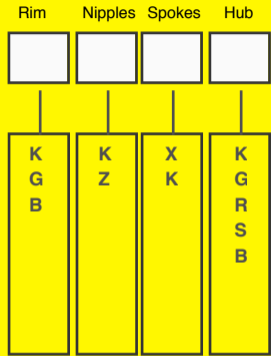

Product		Price (Vat and Shipping excluded)		Code to complete for the order			Rim	Nipples	Spokes	Hub
Wheel FRONT 1.85x21"		€662,00		APRTUA-WFB			<input type="text"/>	<input type="text"/>	<input type="text"/>	<input type="text"/>
	Bartubeless	Rim	Rim size	Nipples	Spokes	Hub				
Front	Yes	Yes	1.85x21"	Yes	Yes	Yes	K G B	K Z	X K	K S G R B
Rear										
Options		K Black G Gold B Blue		K Epd black Z Steel zinc	X Stainless steel K Black steel	K Black S Silver G Gold R Red B Blue				
Extra										

Product		Price (Vat and Shipping excluded)		Code to complete for the order			Rim	Nipples	Spokes	Hub
Wheel FRONT 2.15x21" Standard Rim Size		€674,00		APRTUA-WFA			<input type="text"/>	<input type="text"/>	<input type="text"/>	<input type="text"/>
	Bartubeless	Rim	Rim size	Nipples	Spokes	Hub				
Front	Yes	Yes	2.15x21"	Yes	Yes	Yes	K S G B	K Z	X K	R K S G B
Rear										
Options		K Black S Silver G Gold B Blue		K Epd black Z Steel zinc	X Stainless steel K Black steel	R Red K Black S Silver G Gold B Blue				
Extra										

Product		Price (Vat and Shipping excluded)		Code to complete for the order		
Wheel REAR 2.50x18"		€820,00		APRTUA-WRC		
	Bartubeless	Rim	Rim size	Nipples	Spokes	Hub
Front						
Rear	Yes	Yes	2.50x18"	Yes	Yes	Yes
Options		K Black G Gold B Blue		K Epd black Z Steel zinc	X Stainless steel K Black steel	K Black G Gold R Red S Silver B Blue
Extra						

Product		Price (Vat and Shipping excluded)		Code to complete for the order			Rim	Nipples	Spokes	Hub
Wheel REAR 3.00x18"		€866,00		APRTUA-WRB			<input type="text"/>	<input type="text"/>	<input type="text"/>	<input type="text"/>
	Bartubeless	Rim	Rim size	Nipples	Spokes	Hub				
Front										
Rear	Yes	Yes	3.00x18"	Yes	Yes	Yes				
Options		K Black G Gold B Blue		K Epd black Z Steel zinc	X Stainless steel K Black steel	K Black S Silver G Gold R Red B Blue	K G B	K Z	X K	K S G R B
Extra										