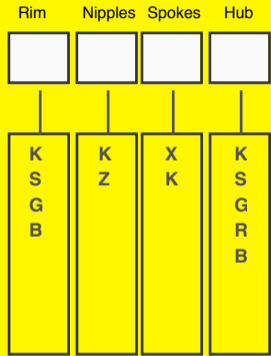

Product		Price (Vat and Shipping excluded)		Code to complete for the order		
Wheel REAR 4.25x18" Standard Rim Size		€924,00		APRTUA-WRA		
	Bartubeless	Rim	Rim size	Nipples	Spokes	Hub
Front						
Rear	Yes	Yes	4.25x18"	Yes	Yes	Yes
Options		K Black S Silver G Gold B Blue		K Epd black Z Steel zinc	X Stainless steel K Black steel	K Black S Silver G Gold R Red B Blue
Extra