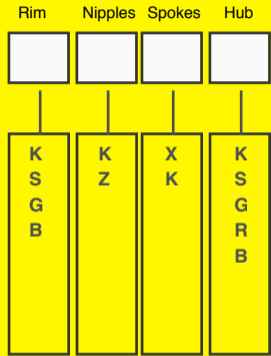

Product		Price (Vat and Shipping excluded)		Code to complete for the order		
Wheelset A Standard Rim Size		€1.598,00		APRTUA-WSA		
		Rim	Nipples	Spokes	Hub	
Front	Yes	Yes	2.15x21"	Yes	Yes	
Rear	Yes	Yes	4.25x18"	Yes	Yes	
Options		K Black S Silver G Gold B Blue		K Epd black Z Steel zinc	X Stainless steel K Black steel	K Black S Silver G Gold R Red B Blue
Extra