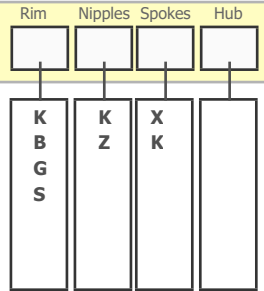

V-Strom 800 DE

Product		Price (Vat and Shipping Excluded)		Code to complete for the order		Rim	Nipples	Spokes	Hub
Bundle G		€862,00		SVST80-BG		☐	☐	☐	☐
	Bartubeless	Rim	Rim size	Nipples	Spokes	Hub			
Front	Yes	Yes	2.15x21"	Yes	Yes				
Rear	Yes	Yes	4.25x17"	Yes	Yes				
Options		K Black B Blue G Gold S Silver		K Epd black Z Steel zinc	X Stainless steel K Black steel