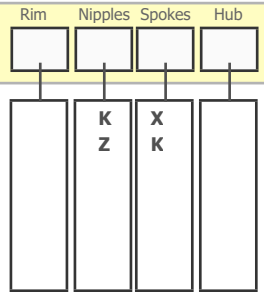

V-Strom 800 DE

Product		Price (Vat and Shipping Excluded)		Code to complete for the order		Rim	Nipples	Spokes	Hub
Bundle C		€456,00		SVST80-BC		☐	☐	☐	☐
	Bartubeless	Rim	Rim size	Nipples	Spokes	Hub			
Front	Yes			Yes	Yes				
Rear	Yes			Yes	Yes				
Options				K Epd black Z Steel zinc	X Stainless steel K Black steel