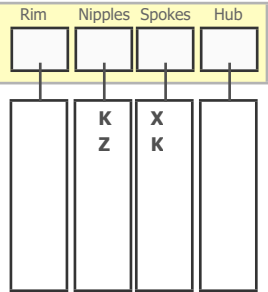

V-Strom 800 DE

Product		Price (Vat and Shipping Excluded)		Code to complete for the order		Rim	Nipples	Spokes	Hub
Bundle C		€456,00		SVST80-BC		☐	☐	☐	☐
	Bartubeless	Rim	Rim size	Nipples	Spokes	Hub			
Front	Yes			Yes	Yes				
Rear	Yes			Yes	Yes				
Options				K Epd black Z Steel zinc	X Stainless steel K Black steel