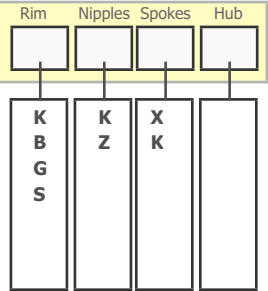

V-Strom 800 DE

Product		Price (Vat and Shipping Excluded)		Code to complete for the order		Rim	Nipples	Spokes	Hub
Bundle G		€862,00		SVST80-BG		☐	☐	☐	☐
	Bartubeless	Rim	Rim size	Nipples	Spokes	Hub			
Front	Yes	Yes	2.15x21"	Yes	Yes				
Rear	Yes	Yes	4.25x17"	Yes	Yes				
Options		K Black B Blue G Gold S Silver		K Epd black Z Steel zinc	X Stainless steel K Black steel